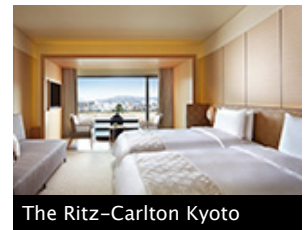

The Ritz-Carlton Kyoto