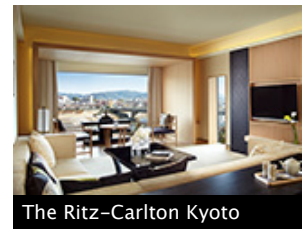

The Ritz-Carlton Kyoto