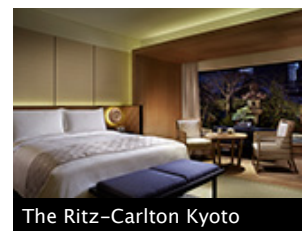

The Ritz-Carlton Kyoto

The Ritz-Carlton Kyoto